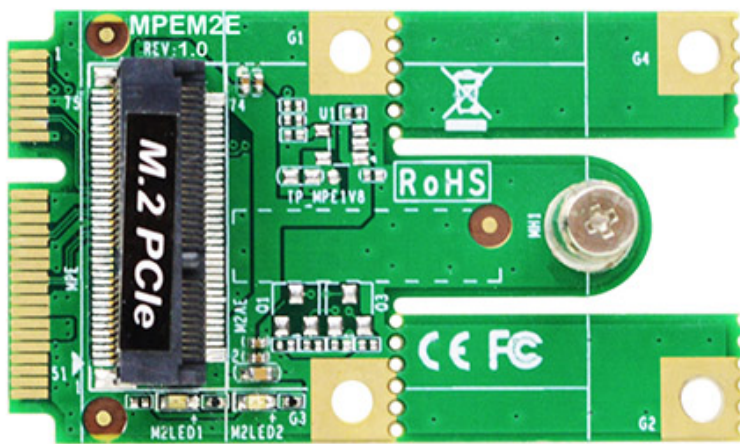

49.95 EUR

incl. 19% VAT, plus shipping

- Mini PCIe to M.2 (E-key) transfer card for WiFi, BT application
- Support M.2 E-key 2230 card
- PCIe x1 & USB2.0 Interface
- Dimension: 30.00 x 51.0 mm